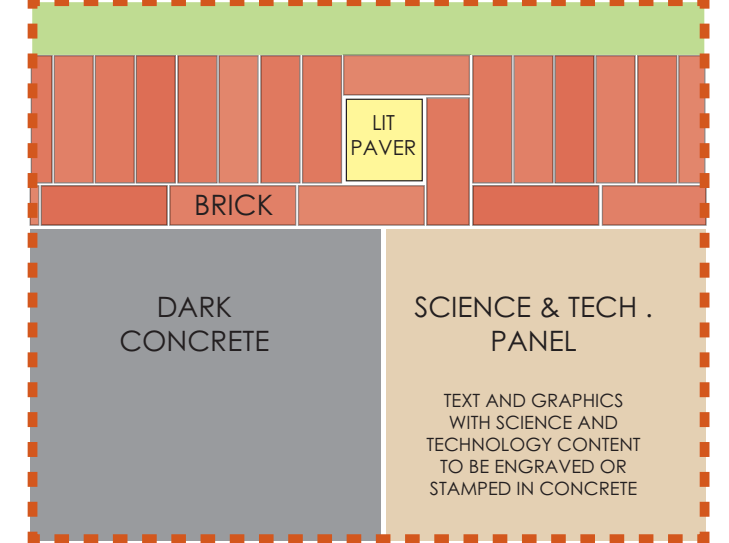

University Avenue Improvements and ARTWalk² Enhancements Project

December 2009

ROCHESTER MUSEUM & SCIENCE CENTER PLAZA

Common Ideas From Community

- Enhance Visibility of Science Center
- Interactive, Education Theme
- Focus on Improving Our Environment
- Green Energy Ideas
- Serpentine Sidewalks
- Rain Gardens

- Science and Technology Walk**
- Dark concrete with sparkle surface (Mica)
 - Science and technology panels in earthtone concrete
 - Brick border with lit pavers (solar powered)

Sidewalk

Sidewalk Detail

Astronomy Walk

- In ground lights to signify constellations
- Education text stamped or engraved

Plaza Area

- Concrete plaza
- Science images sand blasted in concrete
- Informal seating at landscape edge

Major Sculptural Installation by RMSC

- Science and Technology based
- Science and Technology of Past Present and Future
- Interactive
- Family Friendly
- Colorful

Rain Garden

Secondary Trail

- Fossil Walk
- Educational Stations
- Seating