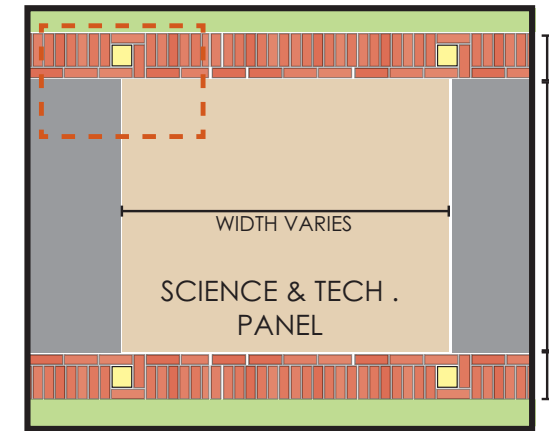

University Avenue Improvements and ARTWalk² Enhancements Project

December 2009

ROCHESTER MUSEUM & SCIENCE CENTER PLAZA

Common Ideas From Community

- Enhance Visibility of Science Center
- Interactive, Education Theme
- Focus on Improving Our Environment
- Green Energy Ideas
- Serpentine Sidewalks
- Rain Gardens

- Science and Technology Walk**
- Dark concrete with sparkle surface (Mica)
 - Science and technology panels in earthtone concrete
 - Brick border with lit pavers (solar powered)

Sidewalk

Sidewalk Detail

Astronomy Walk

- In ground lights to signify constellations
- Education text stamped or engraved

Plaza Area

- Concrete plaza
- Science images sand blasted in concrete
- Informal seating at landscape edge

Major Sculptural Installation by RMSC

- Science and Technology based
- Science and Technology of Past Present and Future
- Interactive
- Family Friendly
- Colorful

Rain Garden

Secondary Trail

- Fossil Walk
- Educational Stations
- Seating