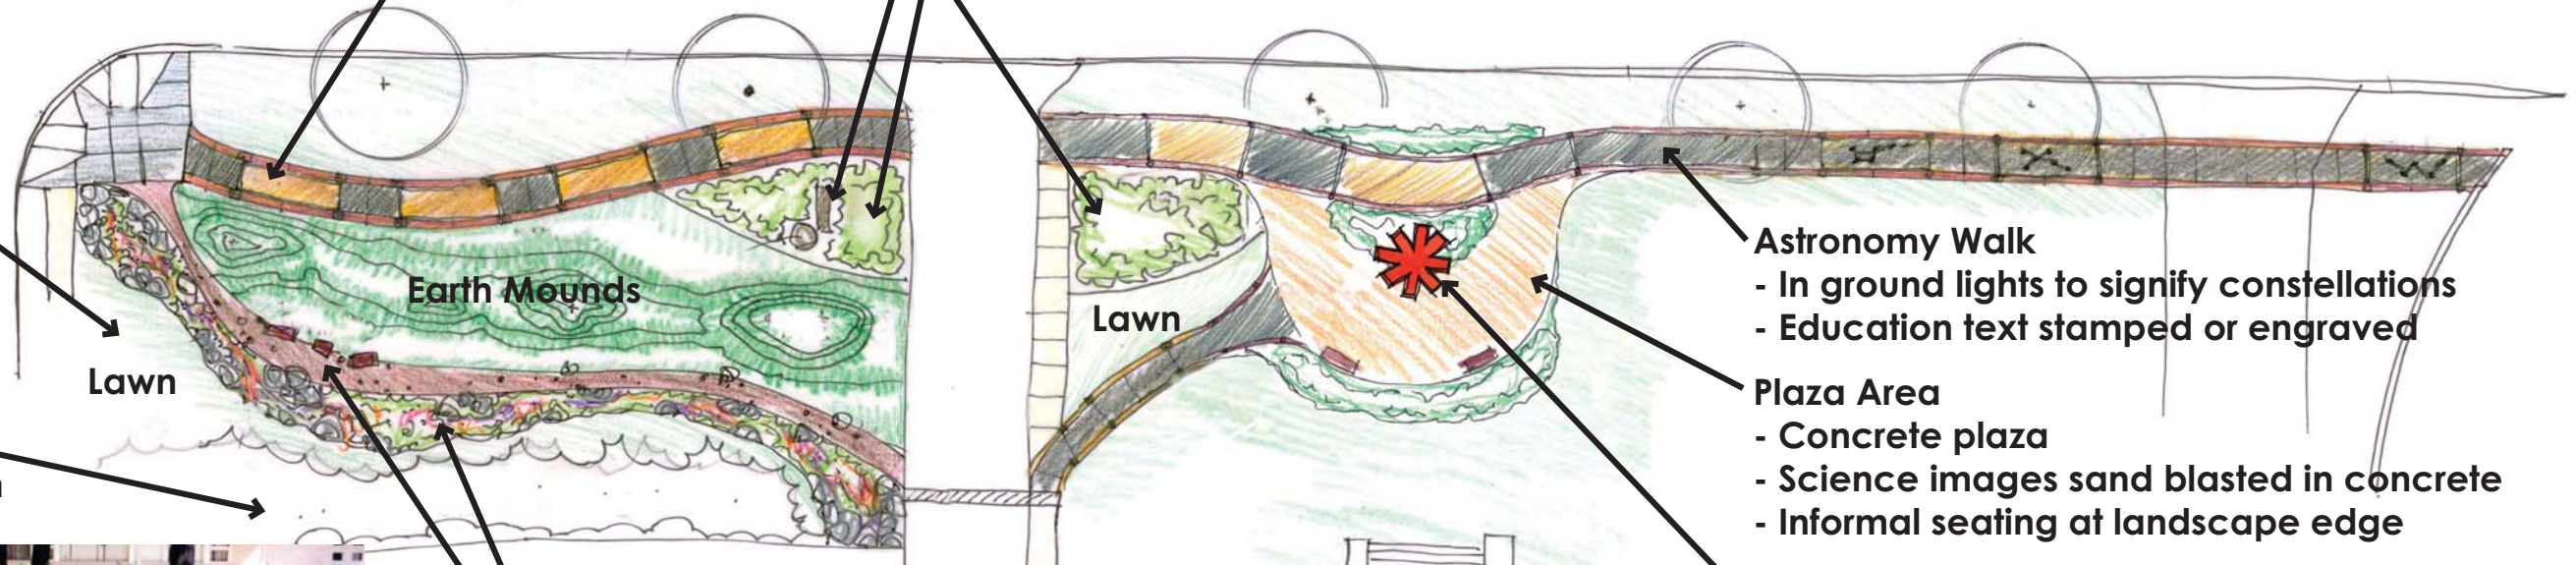

- Science and Technology Walk**
- Dark concrete with sparkle surface (Mica)
 - Science and technology panels in earthtone concrete
 - Brick border with lit pavers (solar powered)

Sidewalk

Sidewalk Detail

Remove Existing Hedge Row

Prune & Shape Existing Vegetation

Rain Garden

Updated Sign by RMSC

Landscaping

Earth Mounds

Lawn

Lawn

Astronomy Walk

- In ground lights to signify constellations
- Education text stamped or engraved

Plaza Area

- Concrete plaza
- Science images sand blasted in concrete
- Informal seating at landscape edge

Major Sculptural Installation by RMSC

- Science and Technology based
- Science and Technology of Past Present and Future
- Interactive
- Family Friendly
- Colorful

Rain Garden

Secondary Trail

- Fossil Walk
- Educational Stations
- Seating