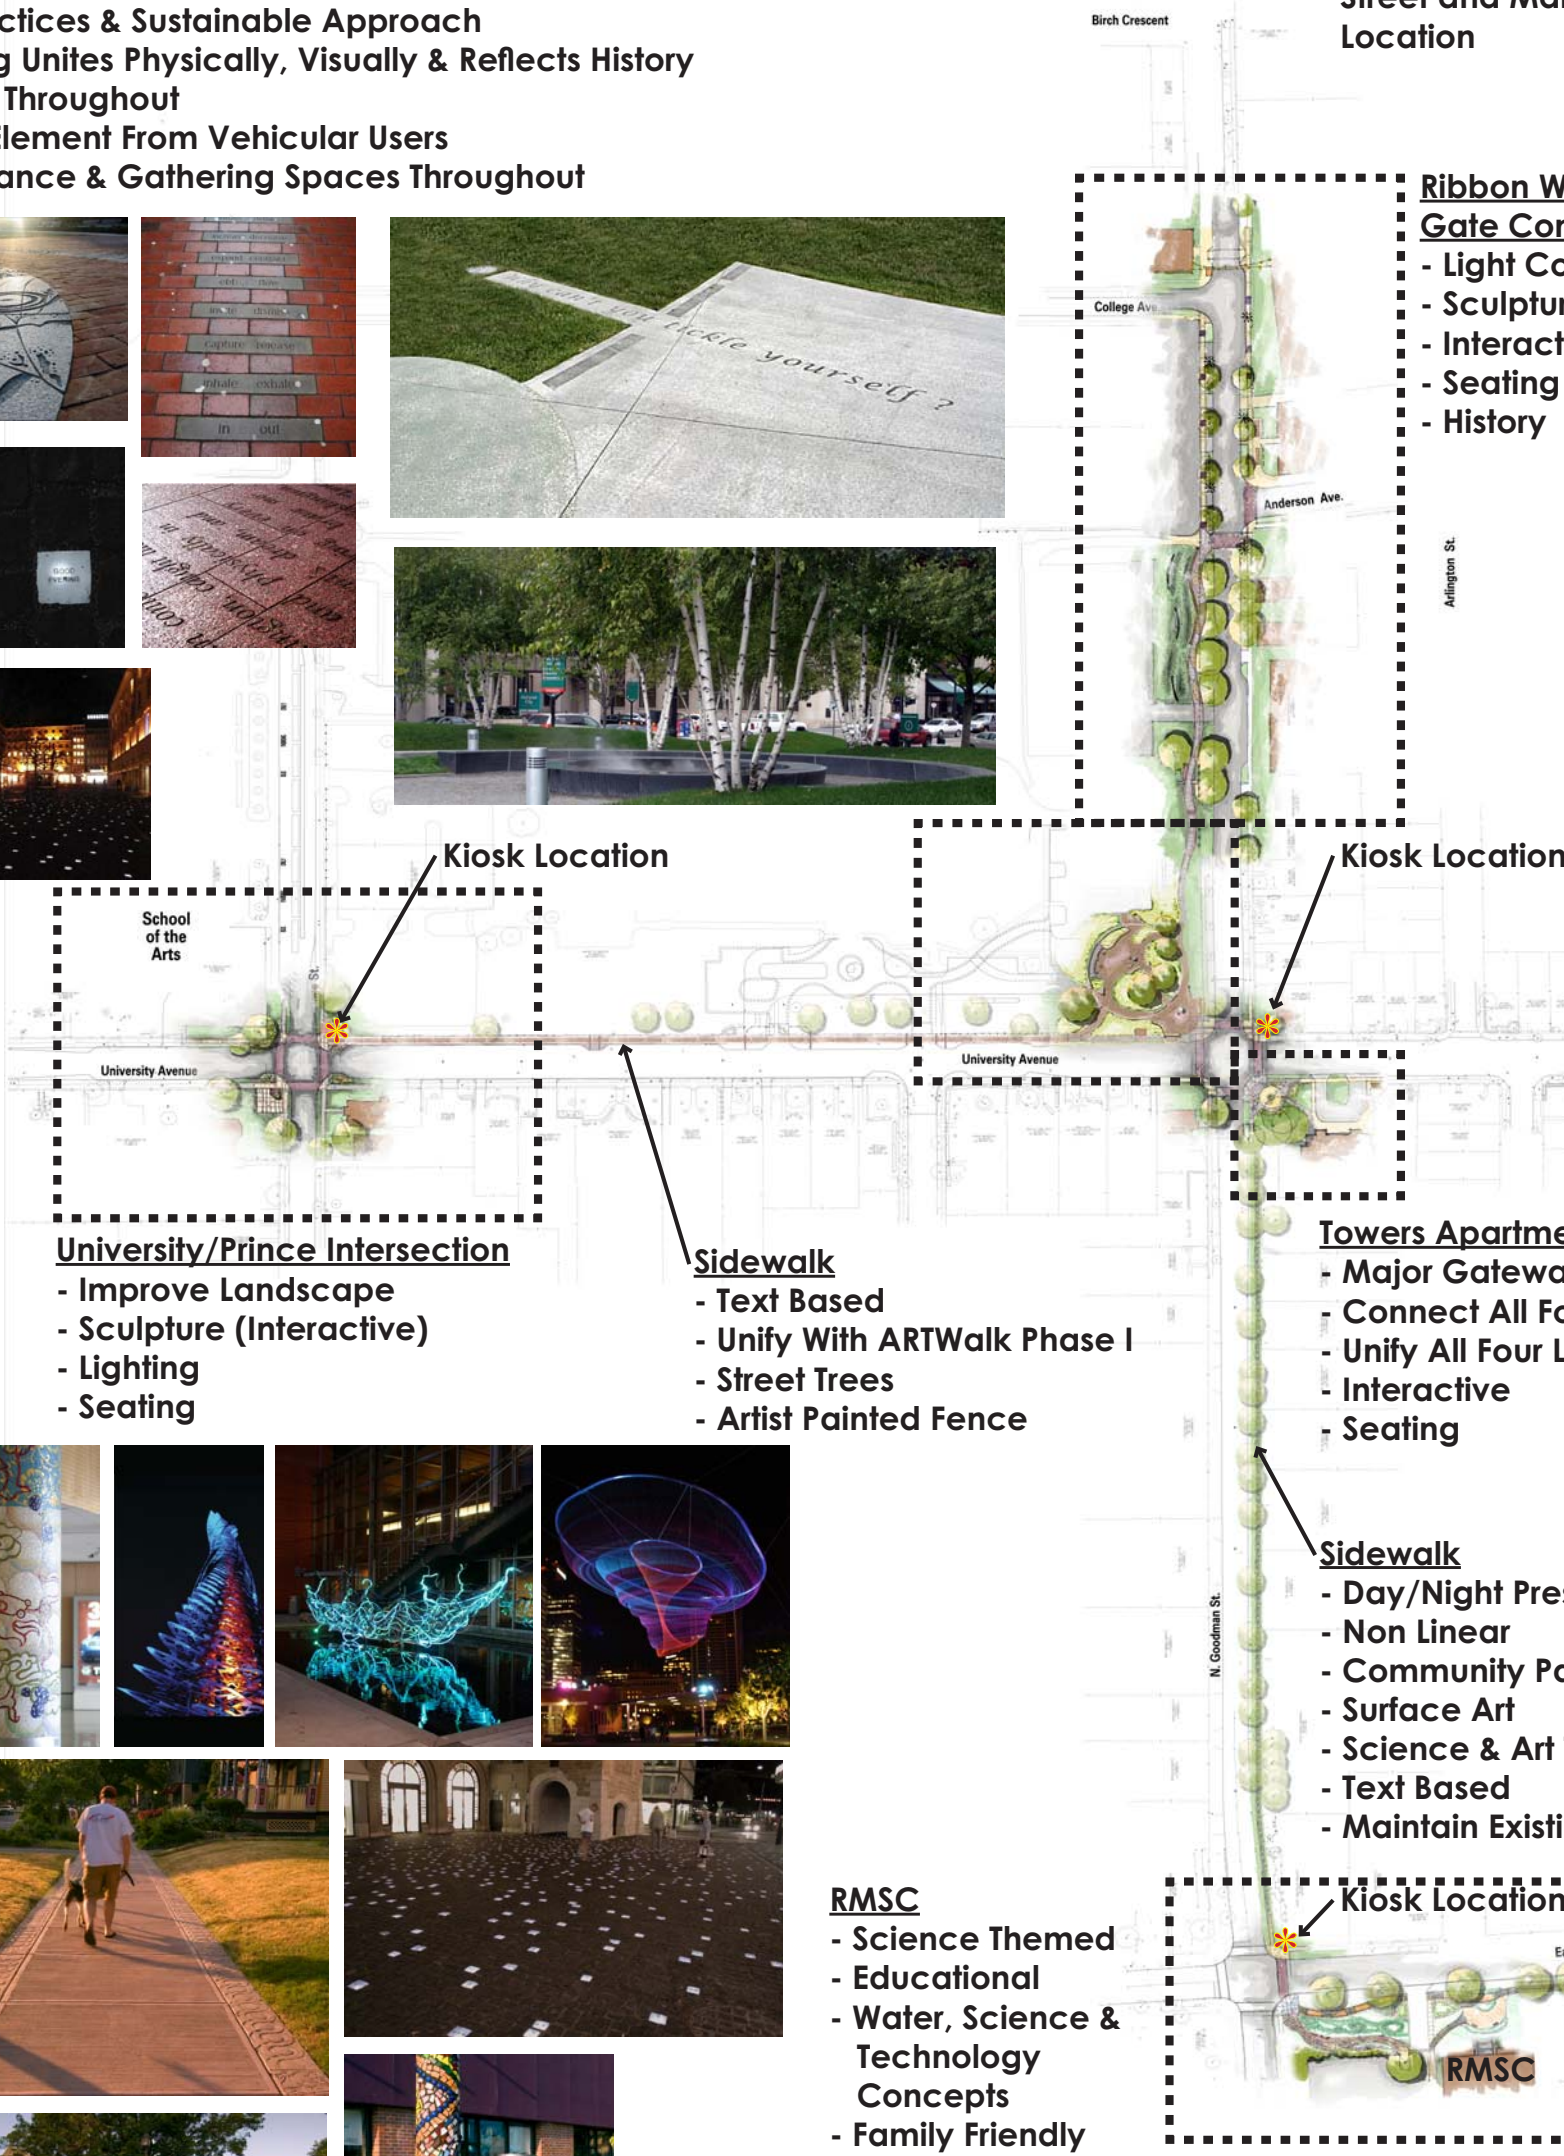

* Kiosk Located at Circle Street and Main Street Location

Ribbon Wall & Village Gate Connection

- Light Corridor
- Sculpture
- Interactive
- Seating
- History

Kiosk

ARTWalk Markers

Kiosk Location

Kiosk Location

University/Prince Intersection

- Improve Landscape
- Sculpture (Interactive)
- Lighting
- Seating

Sidewalk

- Text Based
- Unify With ARTWalk Phase I
- Street Trees
- Artist Painted Fence

Towers Apartment Plaza

- Major Gateway/Hub
- Connect All Four Corners
- Unify All Four Legs
- Interactive
- Seating

Sidewalk

- Day/Night Presence
- Non Linear
- Community Participation
- Surface Art
- Science & Art Themed
- Text Based
- Maintain Existing Trees

Kiosk Location

RMSC

RMSC

- Science Themed
- Educational
- Water, Science & Technology Concepts
- Family Friendly
- Interactive
- Seating
- Text & Quotes